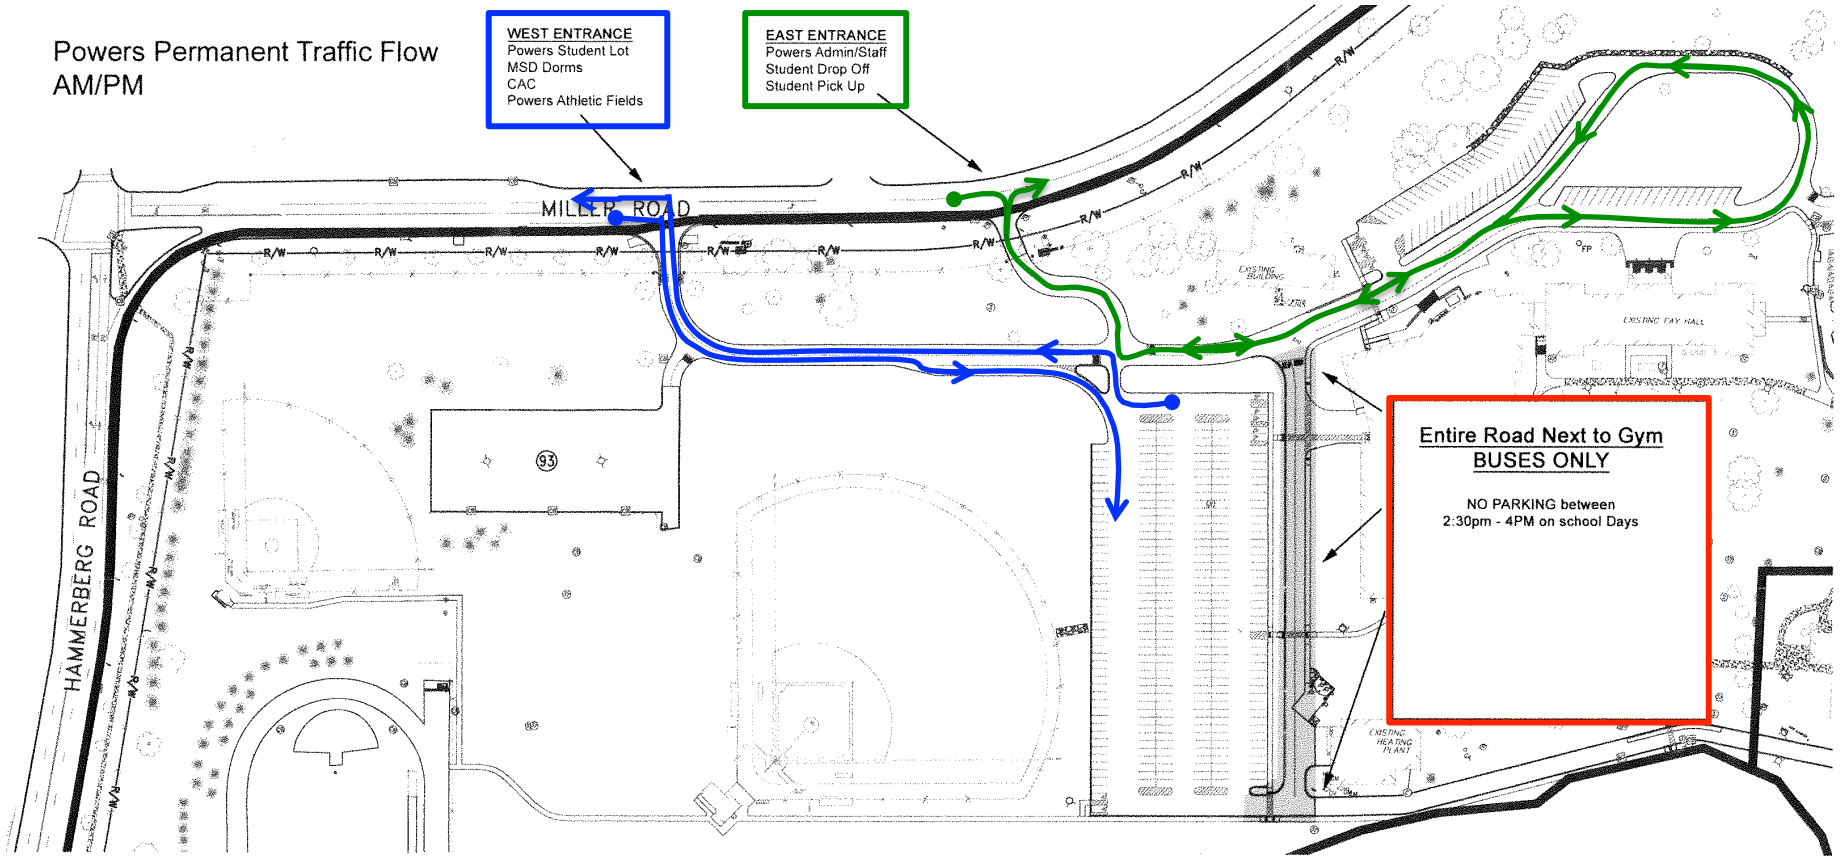

Powers Permanent Traffic Flow AM/PM

WEST ENTRANCE
Powers Student Lot
MSD Dorms
CAC
Powers Athletic Fields

EAST ENTRANCE
Powers Admin/Staff
Student Drop Off
Student Pick Up

Entire Road Next to Gym
BUSES ONLY

NO PARKING between
2:30pm - 4PM on school Days